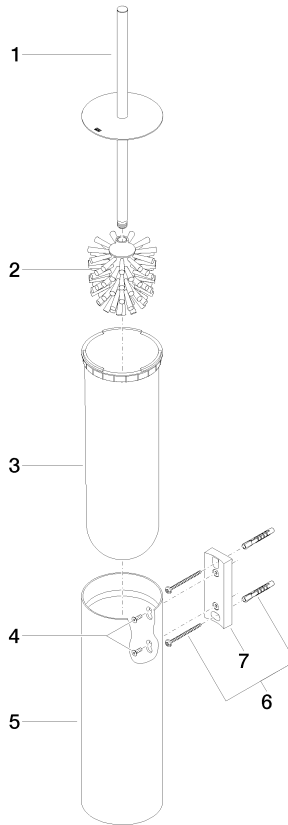

83 910 979

- brush, matte black
- width 100mm
- height 456 mm
- 110mm projection

Fits: MADISON, MEM, TARA, CL.1, LISSÉ,
VAIA, META, CYO

	Chrome	83 910 979-00
	Brushed Platinum	83 910 979-06
	Platinum	83 910 979-08
	Dark Chrome	83 910 979-19
	Light Gold	83 910 979-26
	Brushed Light Gold	83 910 979-27
	Brushed Durabronze (23kt Gold)	83 910 979-28
	Matte Black	83 910 979-33
	Brushed Bronze	83 910 979-42
	Brushed Champagne (22kt Gold)	83 910 979-46
	Brushed Chrome	83 910 979-93
	Brushed Dark Platinum	83 910 979-99

83 910 979

83 910 979

Parts for other finishes can be found here: Brushed Platinum

Spare parts list

No.	Item Number	Name	Quantity used	Delivery time
1	90 20 97 505 01-00	handle	1	10
2	90 18 50 601 00 90	brush	1	2
3	08 18 40 524 90	insert	1	2
4	90 30 30 014 00 90	screw	1	2
5	08 23 01 503-00	casing	1	10
6	05 30 31 025 00 90	fixing set	2	2
7	05 18 40 287 00 90	holder	1	2