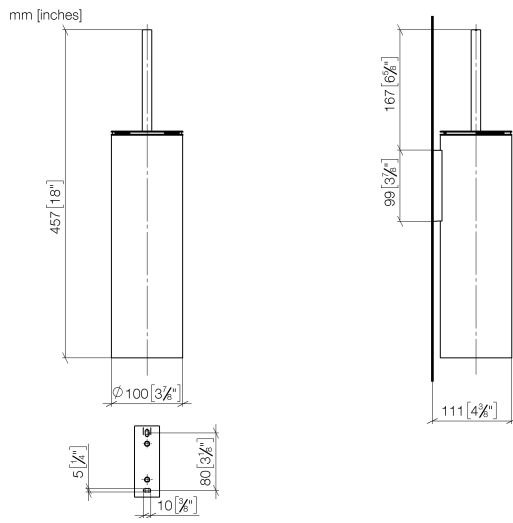

83 910 979

- brush, matte black
- width 100mm
- height 456 mm
- 110mm projection

Fits: MADISON, MEM, TARA, CL.1, LISSÉ,
VAIA, META, CYO

	Chrome	83 910 979-00
	Brushed Platinum	83 910 979-06
	Platinum	83 910 979-08
	Dark Chrome	83 910 979-19
	Light Gold	83 910 979-26
	Brushed Light Gold	83 910 979-27
	Brushed Durabronze (23kt Gold)	83 910 979-28
	Matte Black	83 910 979-33
	Brushed Bronze	83 910 979-42
	Brushed Champagne (22kt Gold)	83 910 979-46
	Brushed Chrome	83 910 979-93
	Brushed Dark Platinum	83 910 979-99

83 910 979

83 910 979

Parts for other finishes can be found here: Brushed Platinum

Spare parts list

No.	Item Number	Name	Quantity used	Delivery time
1	90 20 97 505 01-00	handle	1	10
2	90 18 50 601 00 90	brush	1	2
3	08 18 40 524 90	insert	1	2
4	90 30 30 014 00 90	screw	1	2
5	08 23 01 503-00	casing	1	10
6	05 30 31 025 00 90	fixing set	2	2
7	05 18 40 287 00 90	holder	1	2